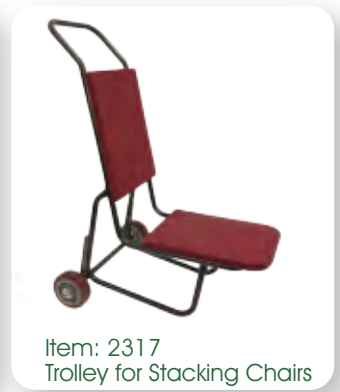

Trolleys

Features:

- Design for Event Chairs and Tables, Moves 12pc~25pc Tables or 10pc~30pc Chairs.
- Includes two swivel wheels and two fixed wheels.
- Upgraded thick wheels for greater stability and smooth transportation.

Portable Mobile Stages

Features:

- Versatile for any occasion
- Easily disassembles and assembles
- Height adjustable

Item: 2352/2353/2354

Step Riser	Size
2 Step	39"W x 24"D x 21"H
3 Step	39"W x 36"D x 28"H
4 Step	42"W x 48.5"D x 68"H

Item: 2355

Stage Size (Inch)	
L x W	96" x 48" 96" x 72"
Height	16"~32"
Folded Width	21.5"