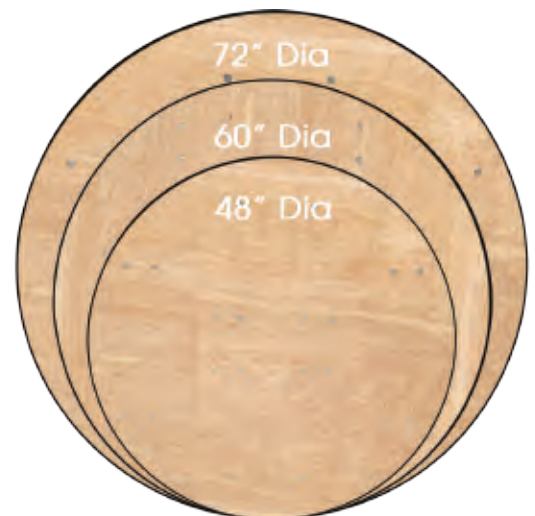

Oval Table ,TOV
Size: 4' x 8'
Item: TOV48

Round Table :

TR72	Dia72" /Dia180cm	12 seats
TR60	Dia60" /Dia150cm	10 seats
TR48	Dia48" /Dia120cm	6-8 seats
... .. more size